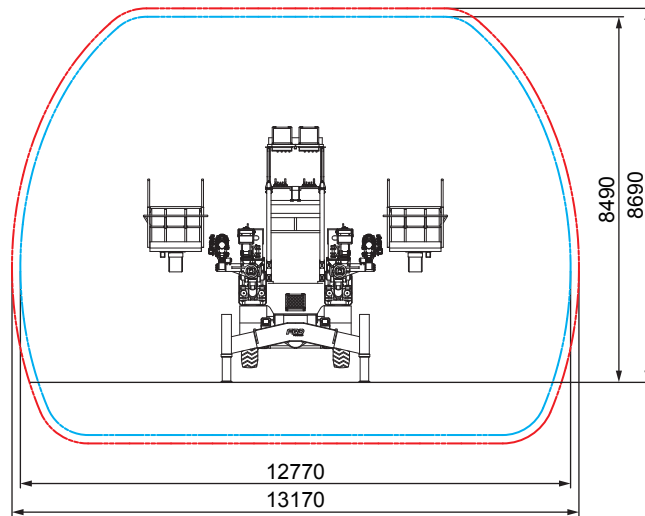

JTH2200R-III

Drilling coverage

— : Horizontal-lookout 3°
— : Horizontal-parallel

Charging cage working coverage